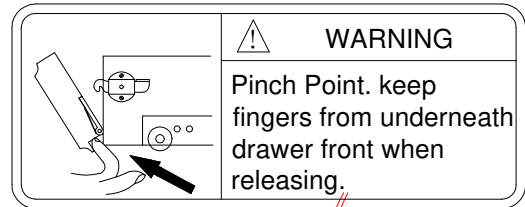

File Bar

(A)

2 pc.

28030 / 28130 / 28230

There is a two-outlet power bar with USB port mounted at the back, which can be used to conveniently supply power to personal electronic devices or other accessories, when plugged into a wall outlet.